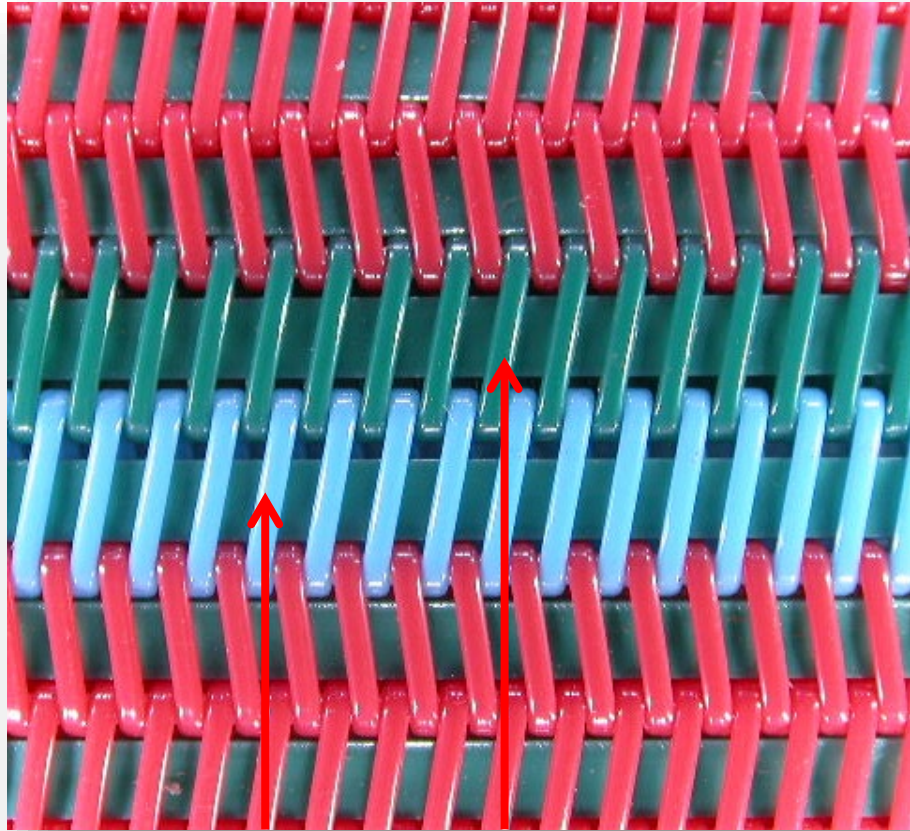

DRYER – Life

REGION: German
MACHINE: PM3
GRADE: Newsprint
BASIS WEIGHT: 45 g/m²
SPEED: 1720 - 2020 m/min

SpiralFine™

FASTER SEAMING

Our SpiralFine™ was installed in the 5th Single Felt group. The actual installation went well, thanks to our seaming aid (Speed-o-mat) this 9 m wide seam was closed in 15 minutes. The Speed-o-mat seaming aid, with its Velcro strips allows for more flexible seam joining, even under difficult conditions. The bi-colored seam constructed of special formed seam spirals facilitates the seaming. Similar designs from the competition do not have this type seam or seam assist, and oftentimes take longer to close.

SpiralFine™ – Seam Coils

Speed-o-mat (Adjustable Seaming Assist)