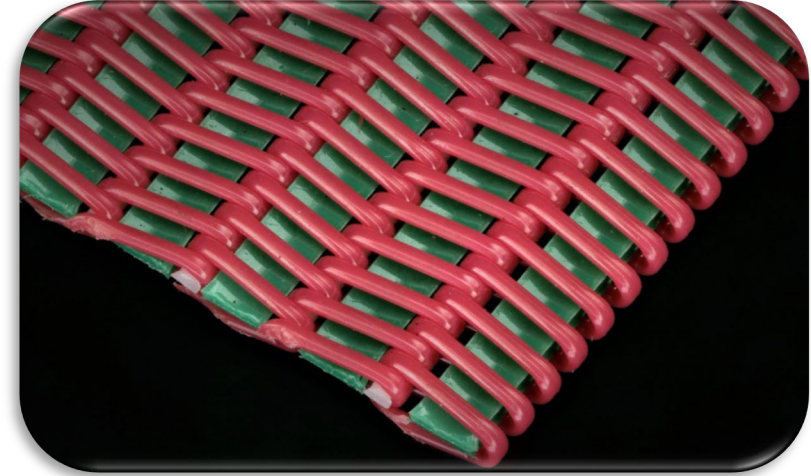

DRYER – Life

REGION: German
MACHINE: PM3
GRADE: Newsprint
BASIS WEIGHT: 45 g/m²
SPEED: 1720 - 2020 m/min

SpiralFine™

FASTER SEAMING

Our SpiralFine™ was installed in the 5th Single Felt group. The actual installation went well, thanks to our seaming aid (Speed-o-mat) this 9 m wide seam was closed in 15 minutes. The Speed-o-mat seaming aid, with its Velcro strips allows for more flexible seam joining, even under difficult conditions. The bi-colored seam constructed of special formed seam spirals facilitates the seaming. Similar designs from the competition do not have this type seam or seam assist, and oftentimes take longer to close.

SpiralFine™ – Seam Coils

Speed-o-mat (Adjustable Seaming Assist)